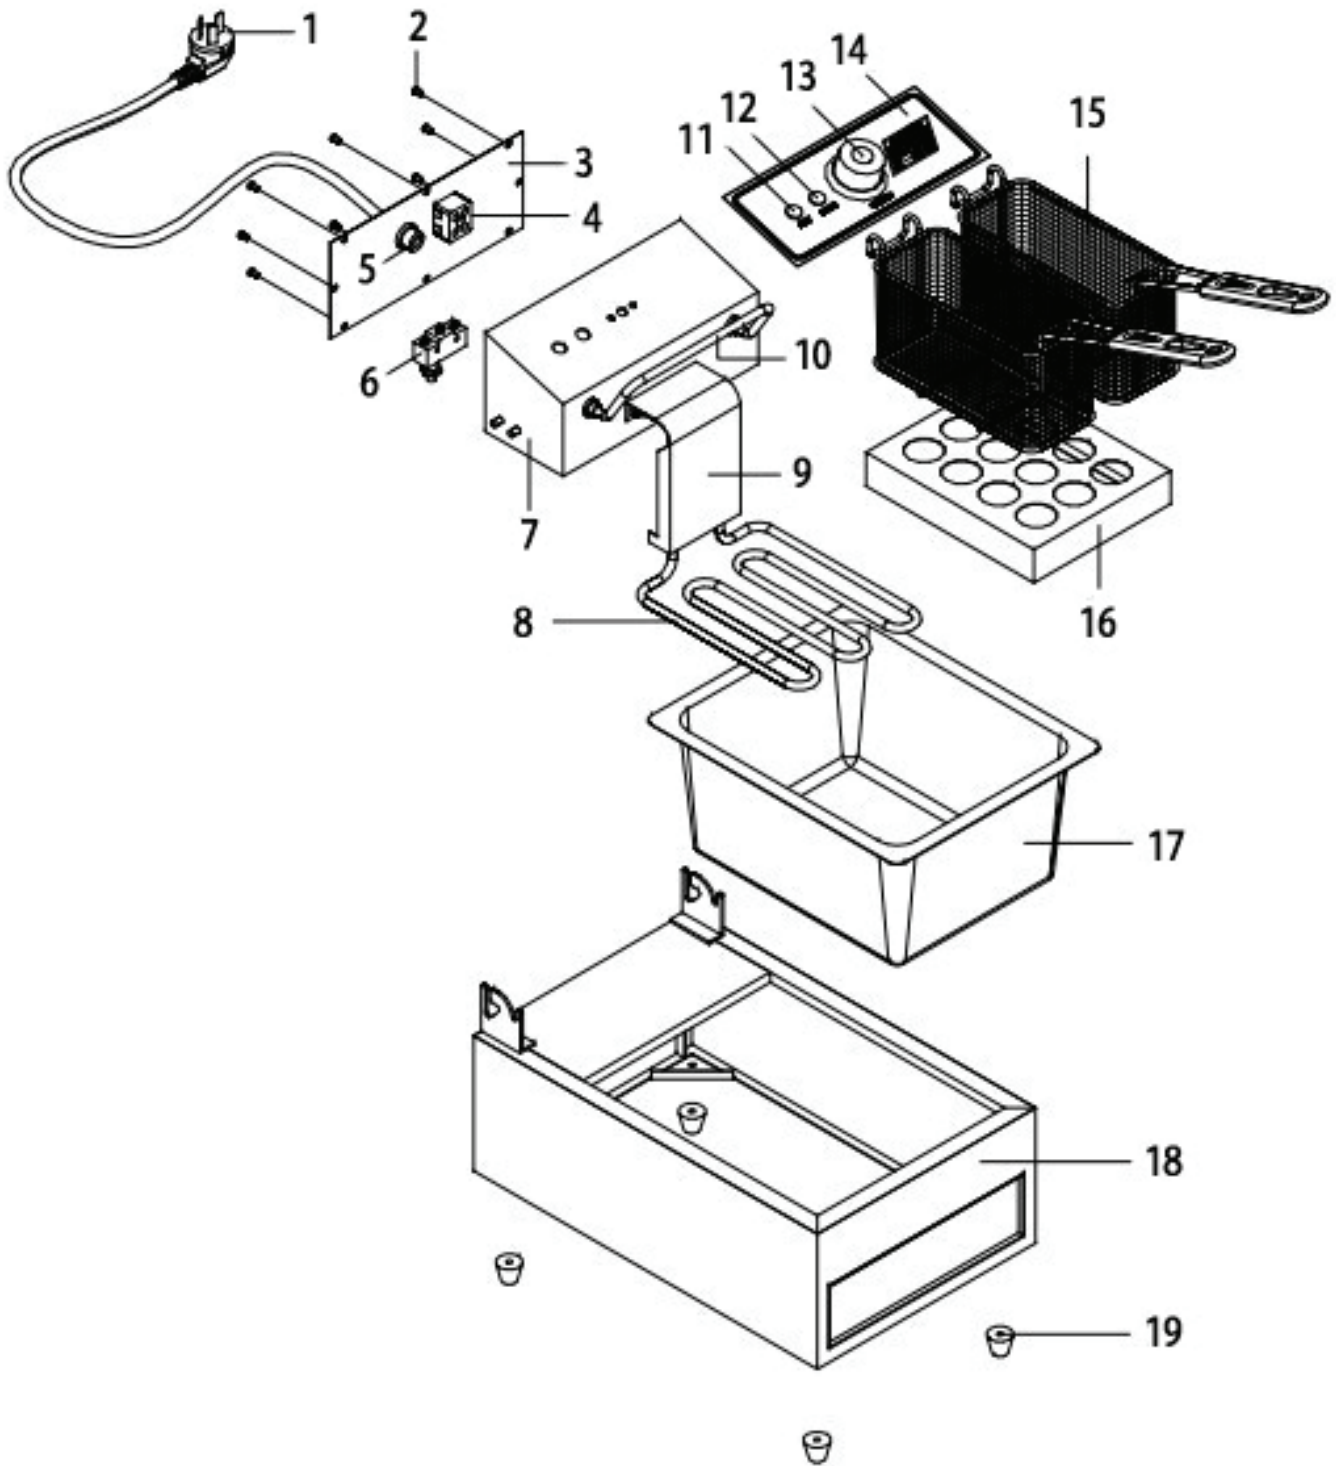

# Parts Breakdown

Model CE-CN-0006-D 39371

# Parts Breakdown

---

## Model CE-CN-0006-D 39371

Item No.	Description	Position	Item No.	Description	Position	Item No.	Description	Position
75221	Power Cord for 39371	1	75228	Heater for 39371	8	39986	Fryer Basket for 39371	15
75222	M4-8 Screw for 39371	2	75229	Heater Back Cover for 39371	9	75236	Heater Bottom Cover for 39371	16
75223	Control Box Board for 39371	3	75230	Basket Hanging Rod for 39371	10	75237	Oil Tank for 39371	17
75224	Terminal Block for 39371	4	75231	Green Indicator for 39371	11	70400	Hard Surface for 39371	18
75225	Power Cord Fixtures for 39371	5	75232	Yellow Indicator for 39371	12	75238	Rubber Feet for 39371	19
75226	Micro Switch for 39371	6	70396	Thermostat for 39371	13	63500	Cover for 39371	
75227	Control Box for 39371	7	75234	PVC Board for 39371	14			